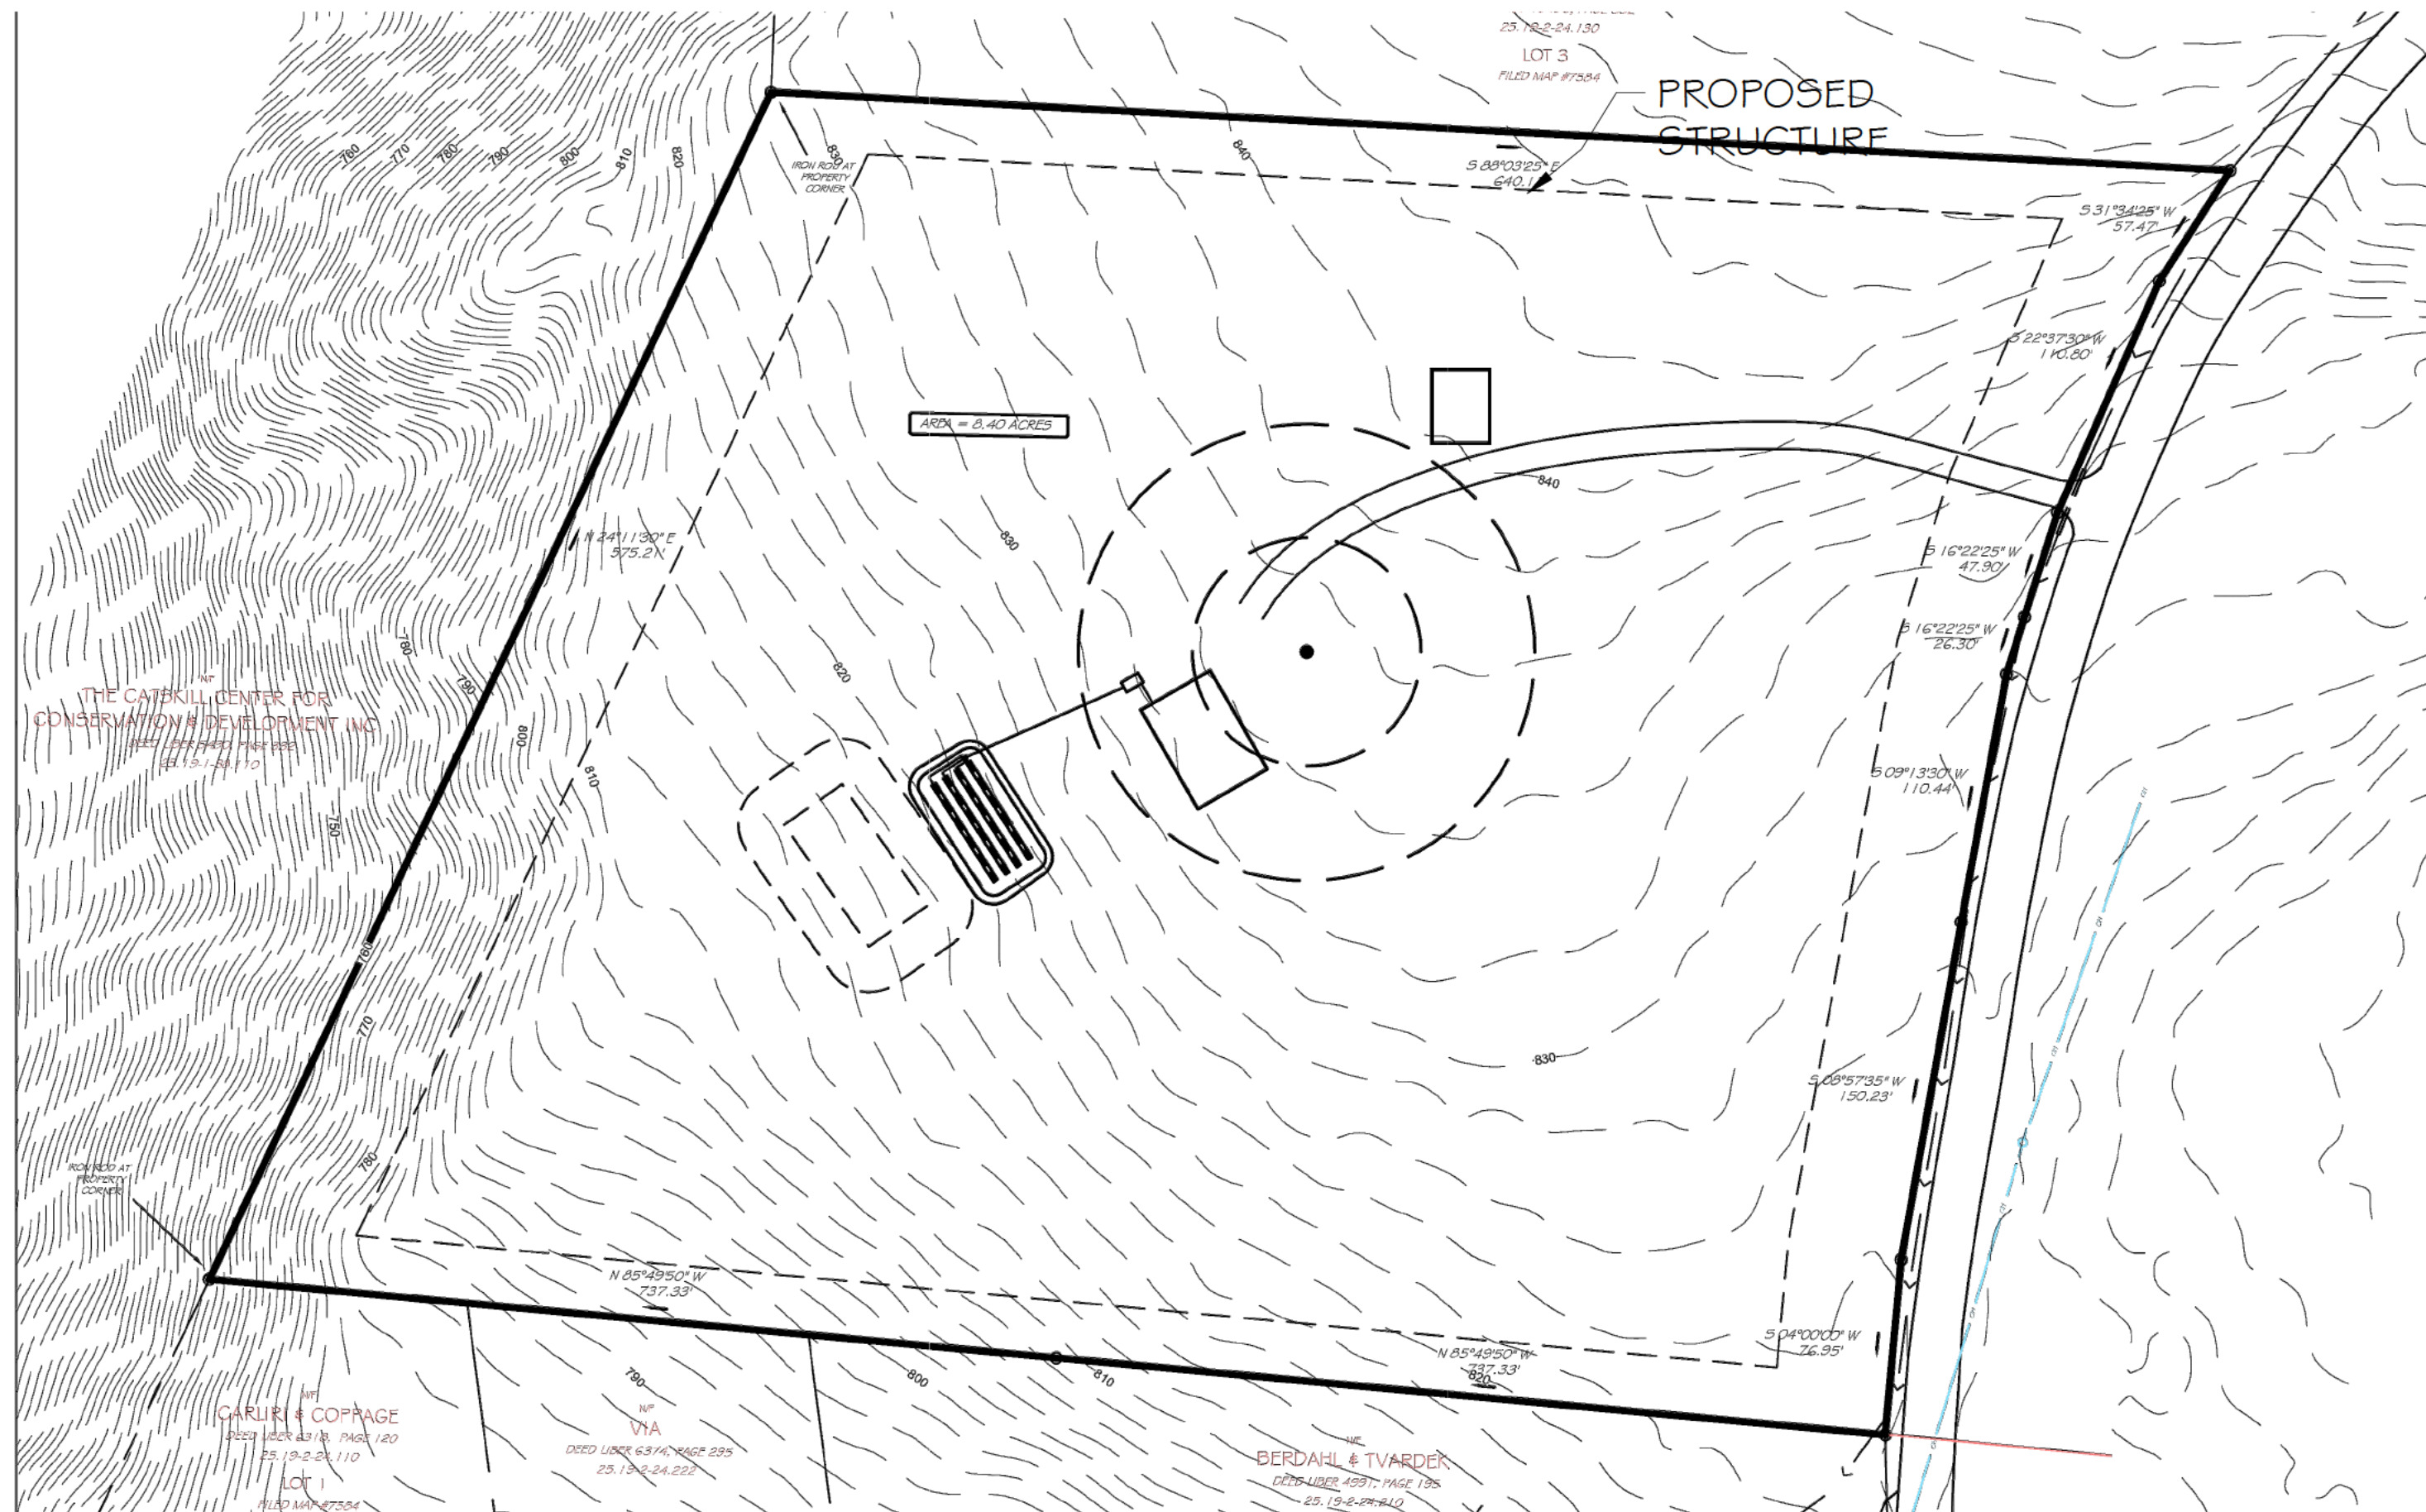

PREPARED FOR:
Jessica Childs
147 Winnie Rd
Shandaken, NY.

REVISIONS:

NOTES:

DRAWN BY:
RT JONES

SCALE: AS NOTED

NEW RESIDENCE

SITE PLAN

4-20-26

SP

1

SITE PLAN

Scale: NTS