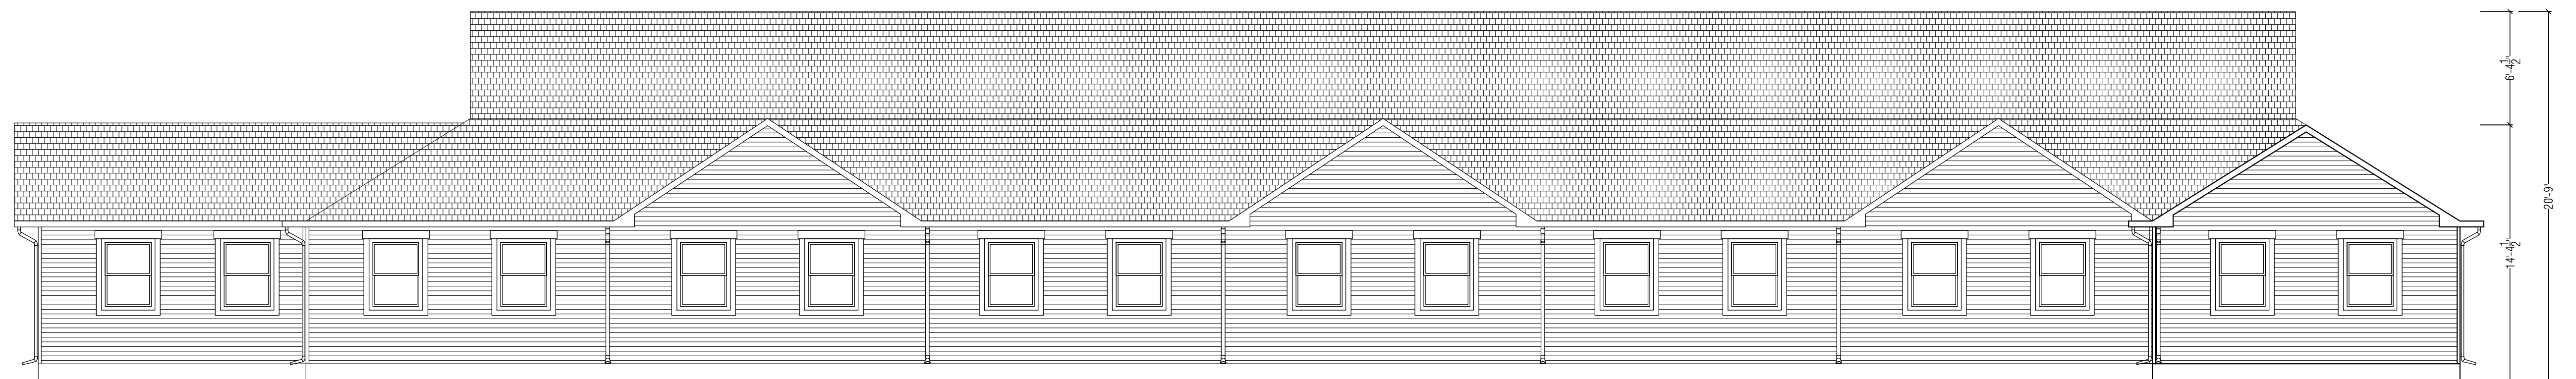

FRONT ELEVATION
SCALE: 3/16" = 1'-0"

RIGHT ELEVATION
SCALE: 3/16" = 1'-0"

LEFT ELEVATION
SCALE: 3/16" = 1'-0"

BACK ELEVATION
SCALE: 3/16" = 1'-0"