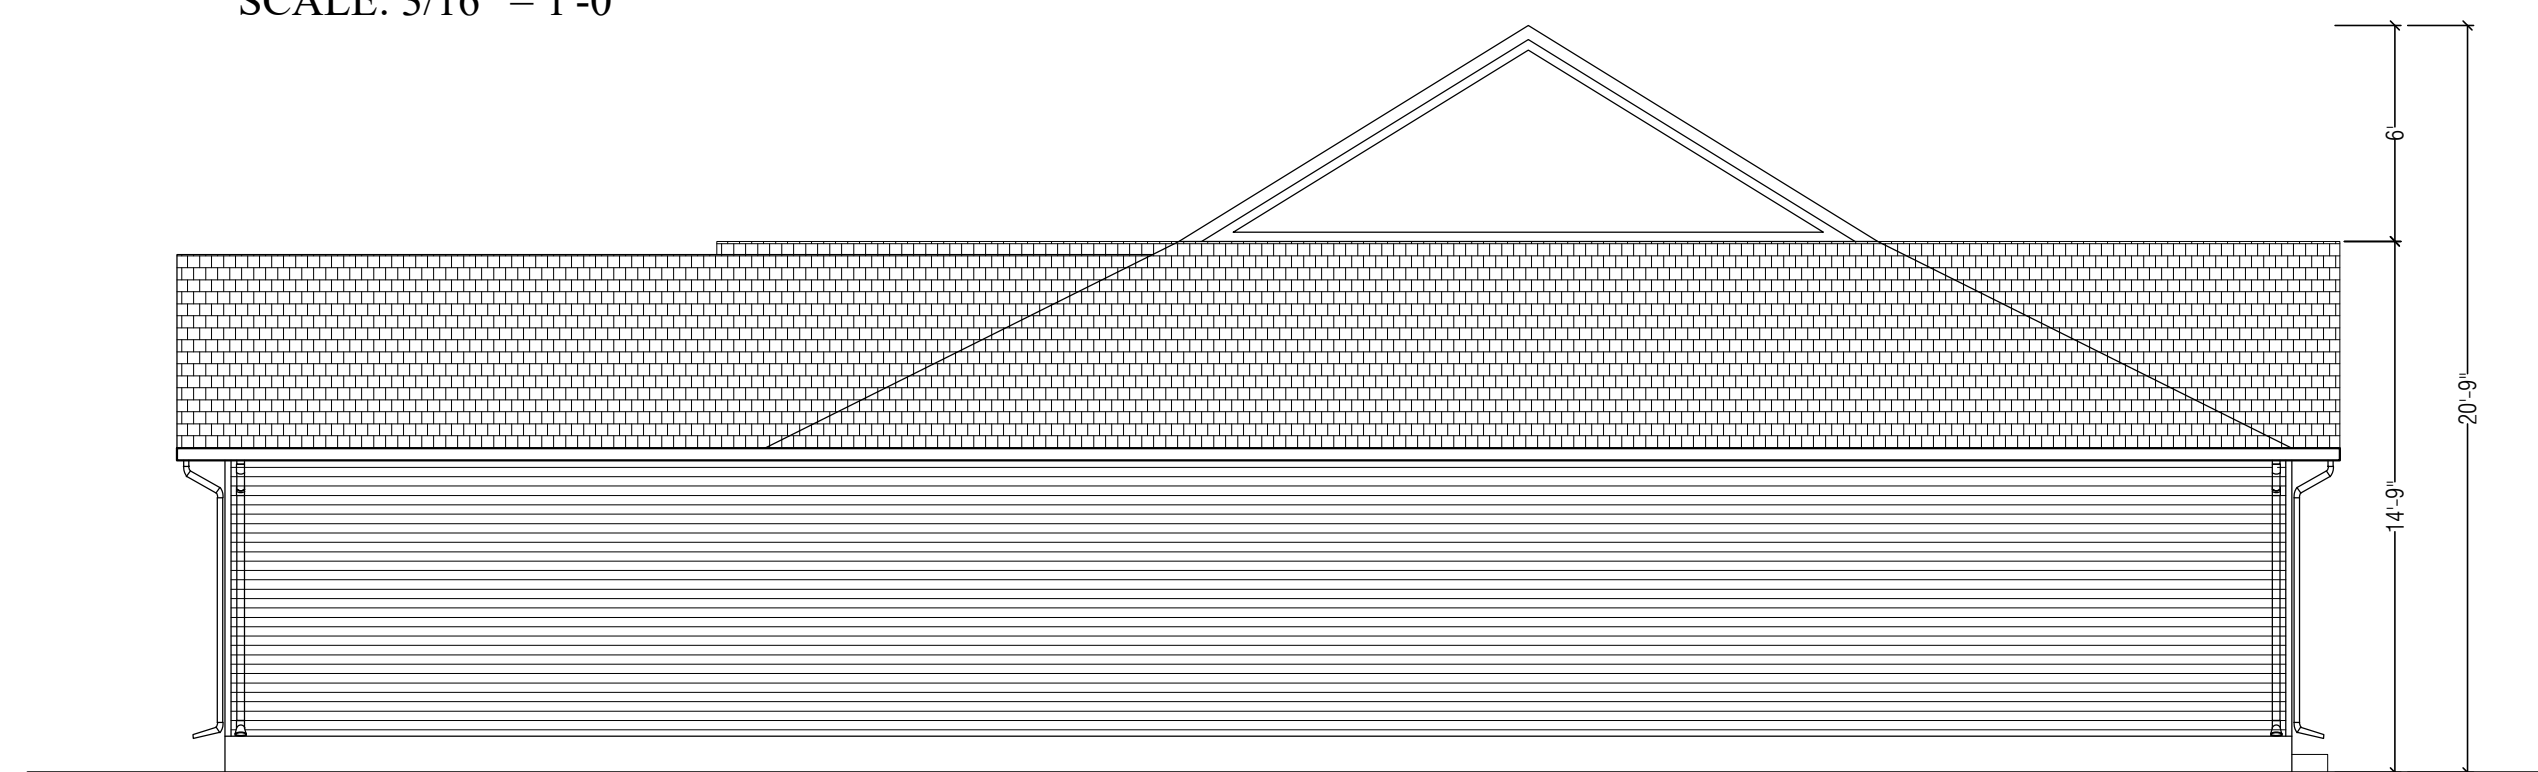

FRONT ELEVATION
SCALE: 3/16" = 1'-0"

RIGHT ELEVATION
SCALE: 3/16" = 1'-0"

LEFT ELEVATION
SCALE: 3/16" = 1'-0"

BACK ELEVATION
SCALE: 3/16" = 1'-0"