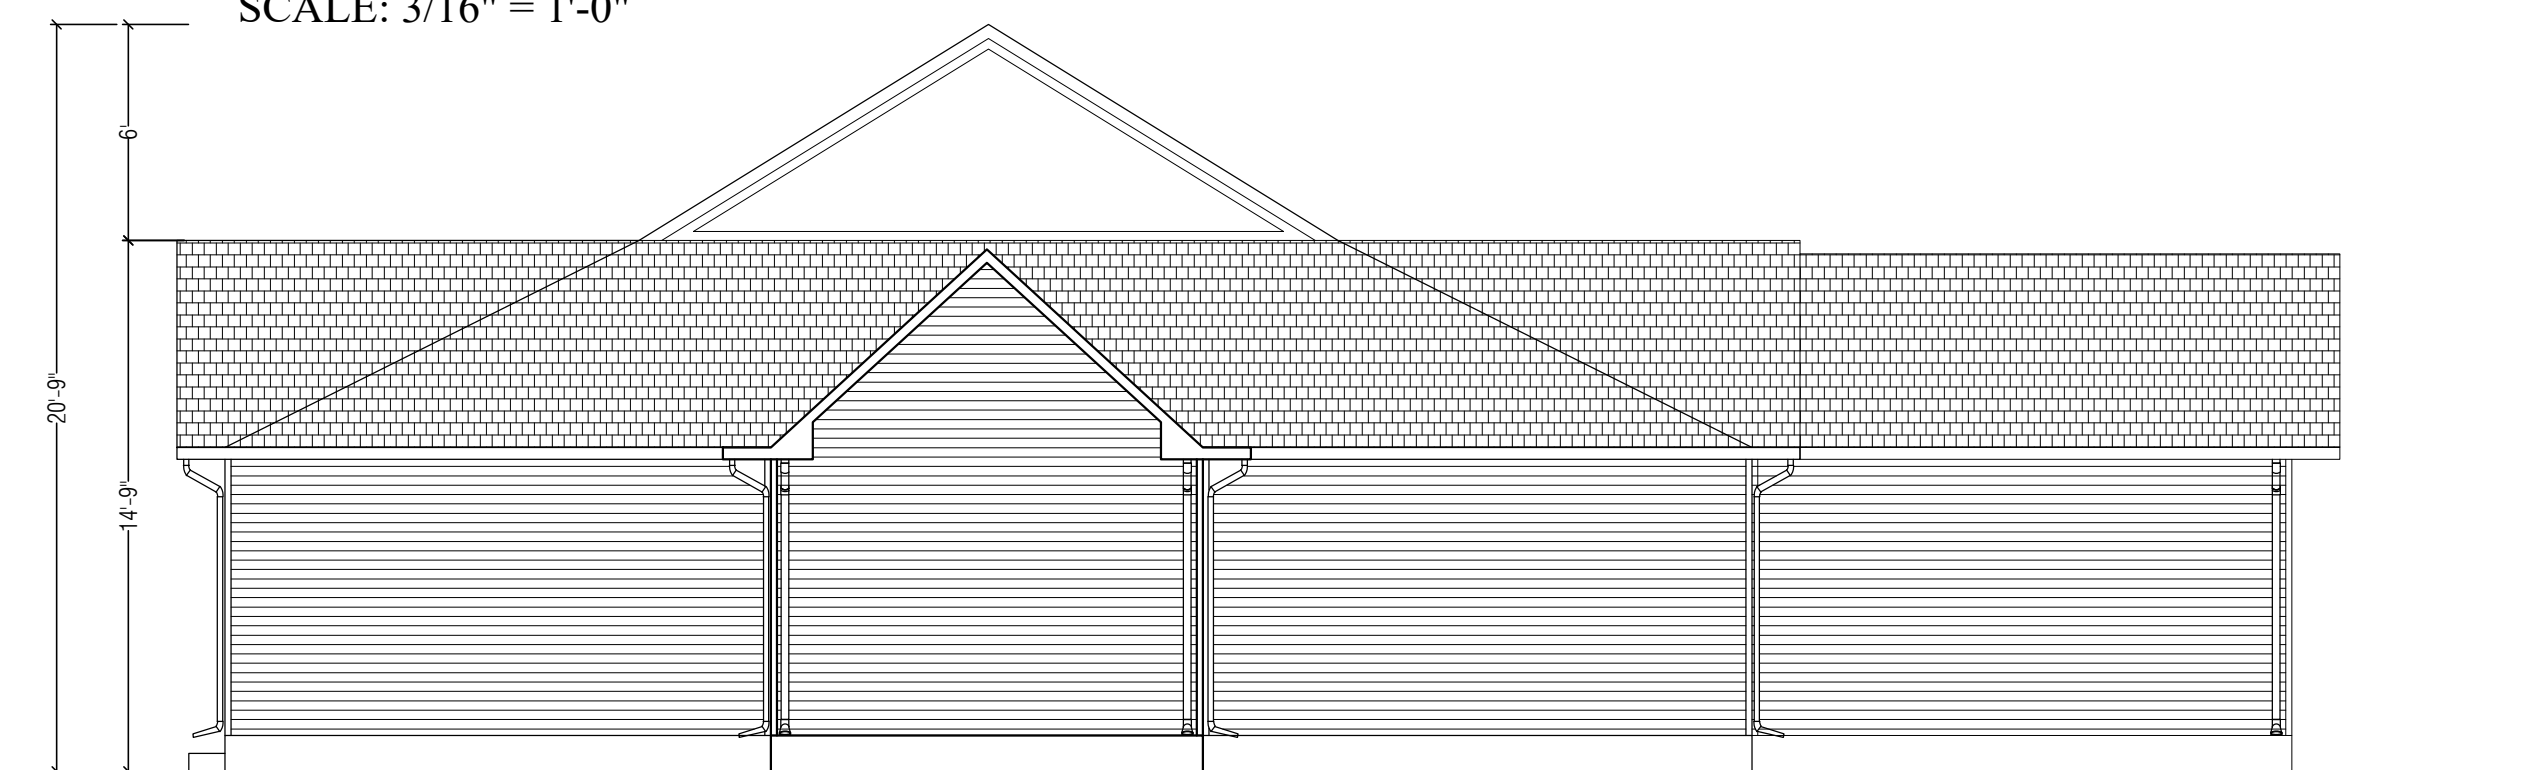

FRONT ELEVATION
SCALE: 3/16" = 1'-0"

RIGHT ELEVATION
SCALE: 3/16" = 1'-0"

LEFT ELEVATION
SCALE: 3/16" = 1'-0"

BACK ELEVATION
SCALE: 3/16" = 1'-0"